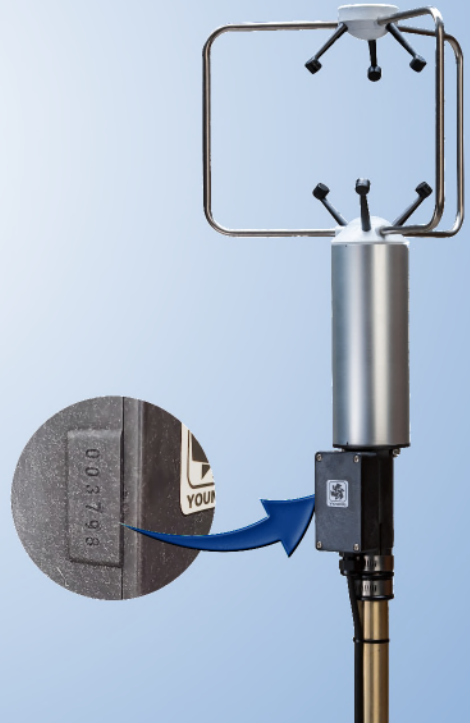

SERIAL NUMBER LOCATIONS

WIND SENTRIES

WIND MONITOR JR.

WIND MONITORS

MA WIND MONITOR JR.

MA/HD WIND MONITORS

SERIAL NUMBER LOCATIONS

91000 RESPONSE ONE

92000 RESPONSE ONE

HEATED 2D ULTRASONIC

3D ULTRASONIC

2D ULTRASONIC

SERIAL NUMBER LOCATIONS

TRANSLATORS

ANEMOMETER DRIVES

WIND/TEMP TRACKERS

SERIAL INTERFACE/COMPASS

BAROMETERS

SERIAL NUMBER LOCATIONS

PRECIPITATION GAUGE

PROPELLER ANEMOMETERS

TIPPING BUCKETS

TEMP/RH PROBES

VISIBILITY SENSORS