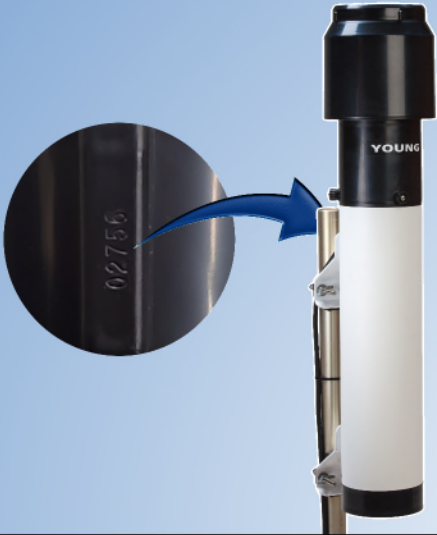

92000 RESPONSE ONE

HEATED 2D ULTRASONIC

3D ULTRASONIC

2D ULTRASONIC

SERIAL NUMBER LOCATIONS

TRANSLATORS

ANEMOMETER DRIVES

WIND/TEMP TRACKERS

SERIAL INTERFACE/COMPASS

BAROMETERS

SERIAL NUMBER LOCATIONS

PRECIPITATION GAUGE

PROPELLER ANEMOMETERS

TIPPING BUCKETS

TEMP/RH PROBES

VISIBILITY SENSORS